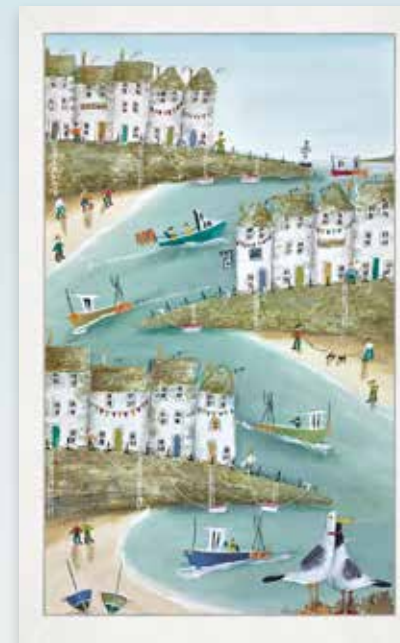

HARBOUR HOLIDAYS II