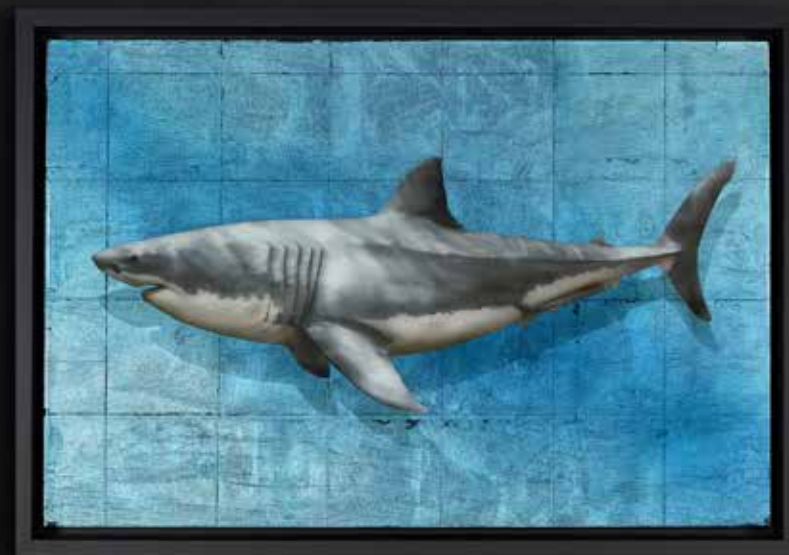

GRAPHITE NIGHT
JONATHAN SHAW
Original on Board, 35 x 35", £1,595

SHINING WATERS
ANTONIO SANNINO
Dye Sublimation Edition of 195, 36 x 36", £1,450

TAKE A WALK ON THE WILD SIDE

Explore the animal kingdom in all its wonder and welcome some of the world's most beautiful, dangerous or endearing creatures into your home to create a touch of drama, beauty or fun.

PERFECT SERENITY

HAYLEY GOODHEAD
Canvas on Board Edition of 150, 36 x 36", £995

AUTUMN RED - RED STAG

AMANDA GORDON
Original on Paper
17 x 29" , £1,650

SCULPTURES: FINLAY MCMOO AND FLORA MCMOO

JENNIFER HOGWOOD
Cold Cast Bronze Edition of 295, 4 x 7", £295

CALIFORNIA CRUISING

STEVE TANDY
Box Canvas Edition of 150,
22 x 22", £550

SURFS UP

STEVE TANDY
Box Canvas Edition of 150,
22 x 22", £550

KING OF THE OCEAN

NICK ONEILL
Hand Embellished Mixed Media Edition of 95,
36 x 24", £1,495