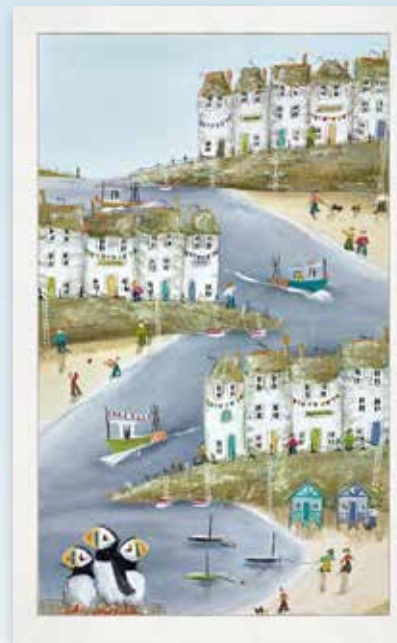

HARBOUR HOLIDAYS I

REBECCA LARDNER

Box Canvas Edition of 195

12 x 20", £550