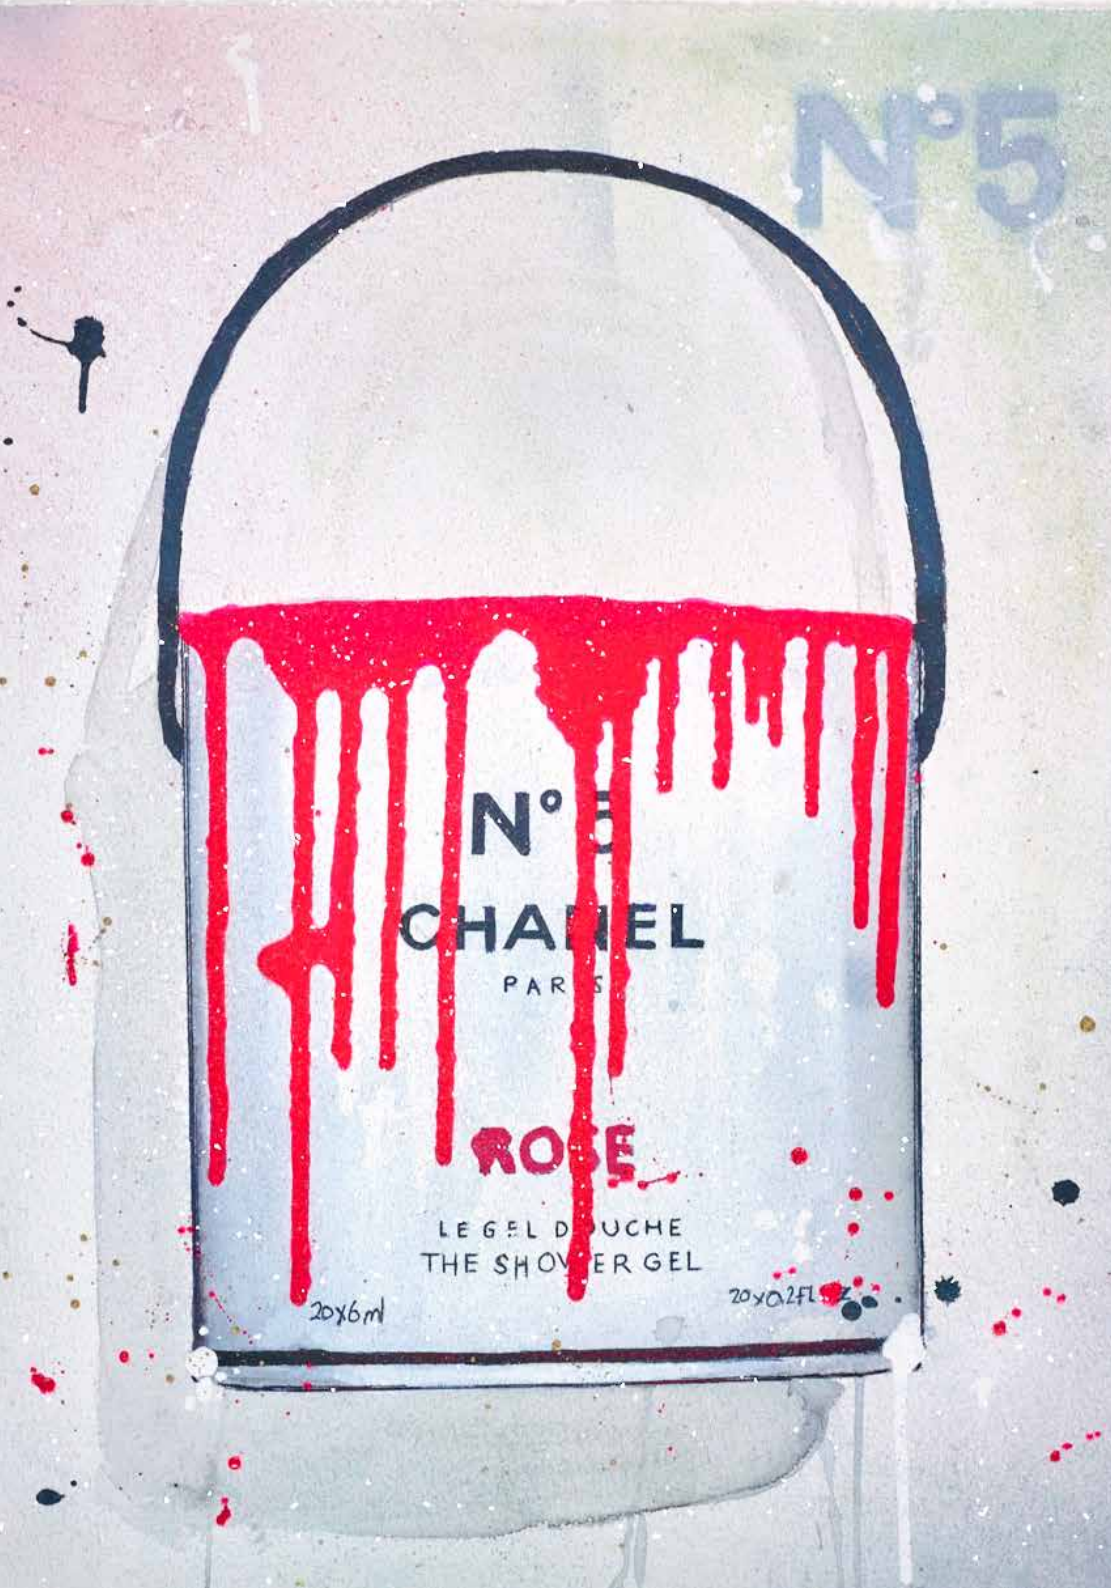

KISS ME QUICK, PERFECT SCENT,
TASTE OF CELEBRATION, COLOUR ME COCO
STEPHEN GRAHAM
Paper Edition of 195, 19x24", £650