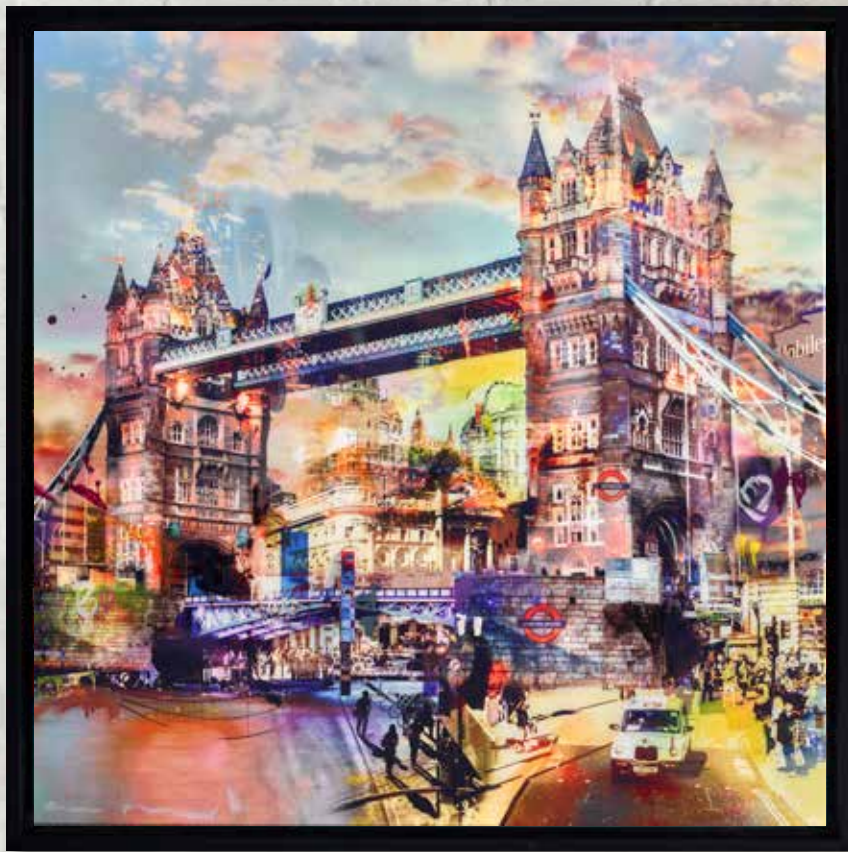

There are few things more magical than a European city, and these iconic panoramas celebrate some of our favourite landmarks, from St. Paul's Cathedral to the Eiffel Tower. Why not set the scene in your own living room?

SEEING THE SIGHTS

DYLAN IZAAK
Aluminium Print Edition of 195, 50 x 24", £1,750

RISE AND SHINE

TOM BUTLER
Paper Edition of 195, 40 x 21", £850

CLOUDY SKY
PACO RAPHAEL
Original Glazed Mixed Media on Aluminium, 32 x 32", £2,495